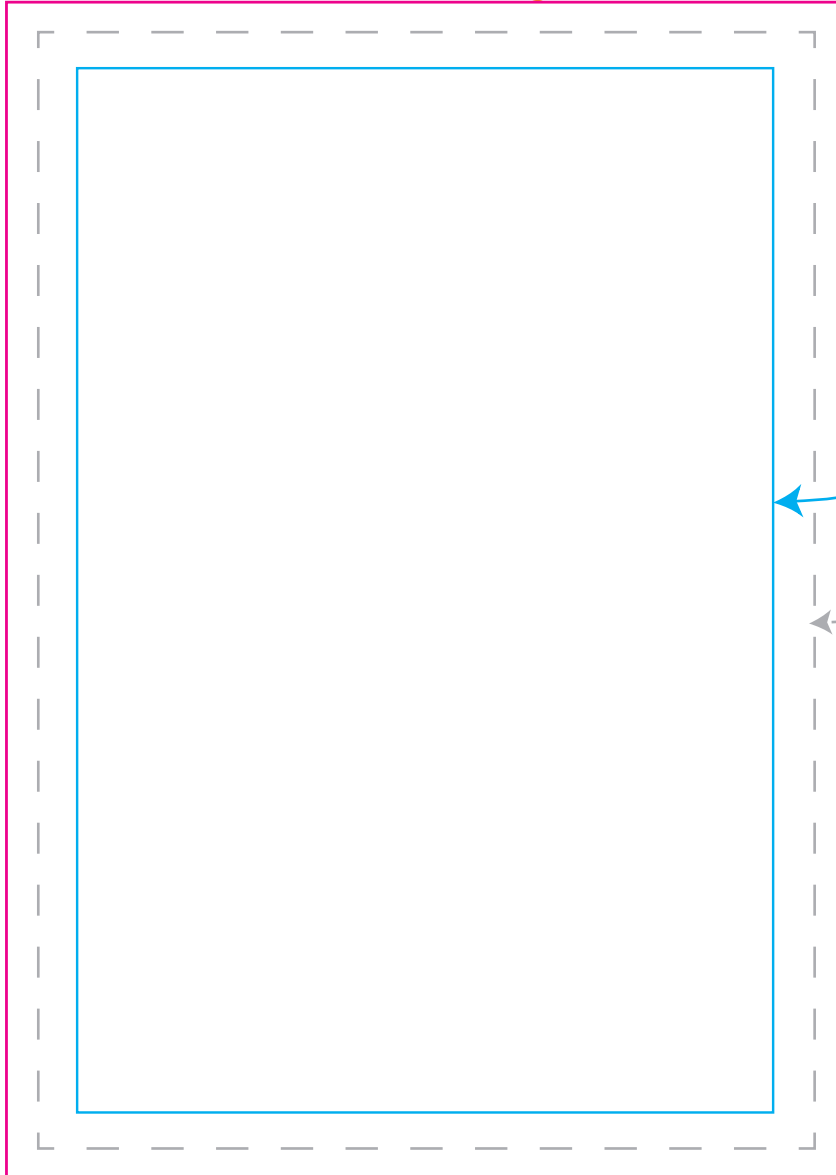

4" x 6" Full Color Template

Adhesive edge

Please keep critical elements within the blue box.
Text Margin = 3.625" X 5.4375"

Paper edge
Cut Line = 4" x 5.8125"

Please extend the bleed .125" beyond all side of finish size
Bleed Margin = 4.375" X 6.125"