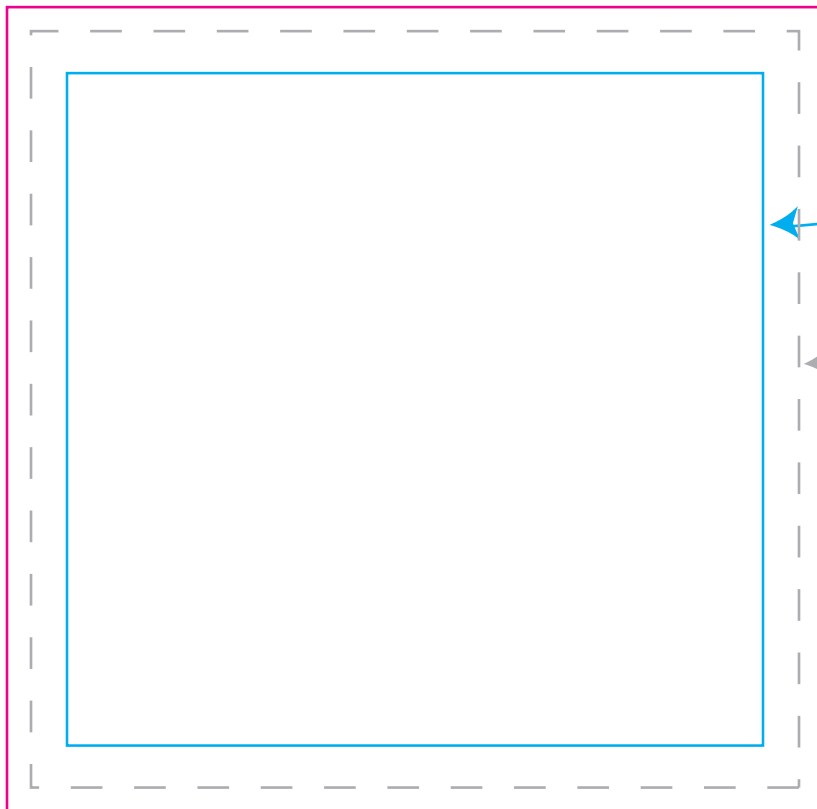

4" x 4" Full Color Template

Adhesive edge

Please keep critical elements within the blue box.
Text Margin = 3.625" W x 3.5" H

Paper edge
Cut Line = 3" x 3.875"

Please extend the bleed .125" beyond all side of finish size
Bleed Margin