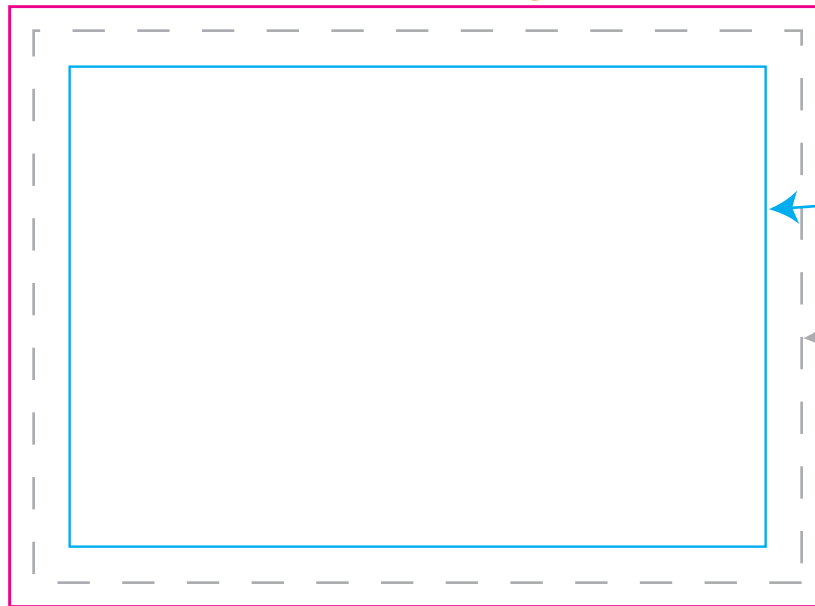

4" x 3" Full Color Template

Adhesive edge

Please keep critical elements
within the blue box.
Text Margin = 3.625" X 2.5"

Paper edge
Cut Line = 4" x 2.875"

Please extend the bleed
.125" beyond all side of finish size
Bleed Margin = 4.25" X 3.125"