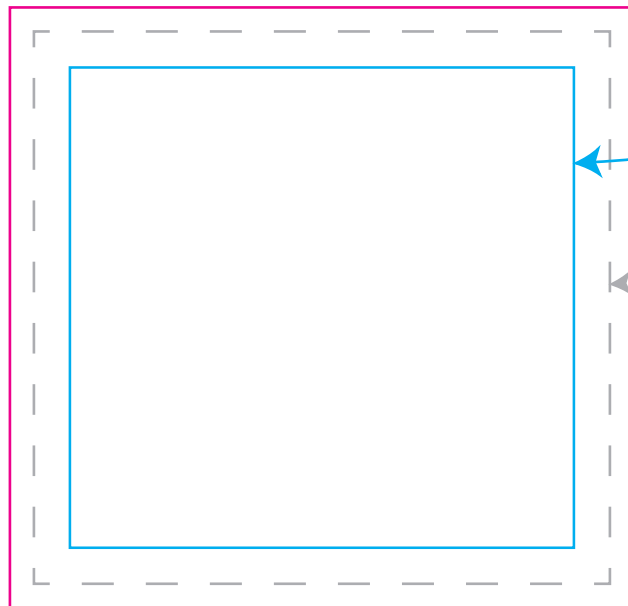

3" x 3" Full Color Quantity Template

Adhesive edge

Please keep critical elements within the blue box.
Text Margin = 2.625" x 2.5"

Paper edge
Cut Line = 3" x 2.875"

Please extend the bleed
.125" beyond all side of
finish size
Bleed Margin